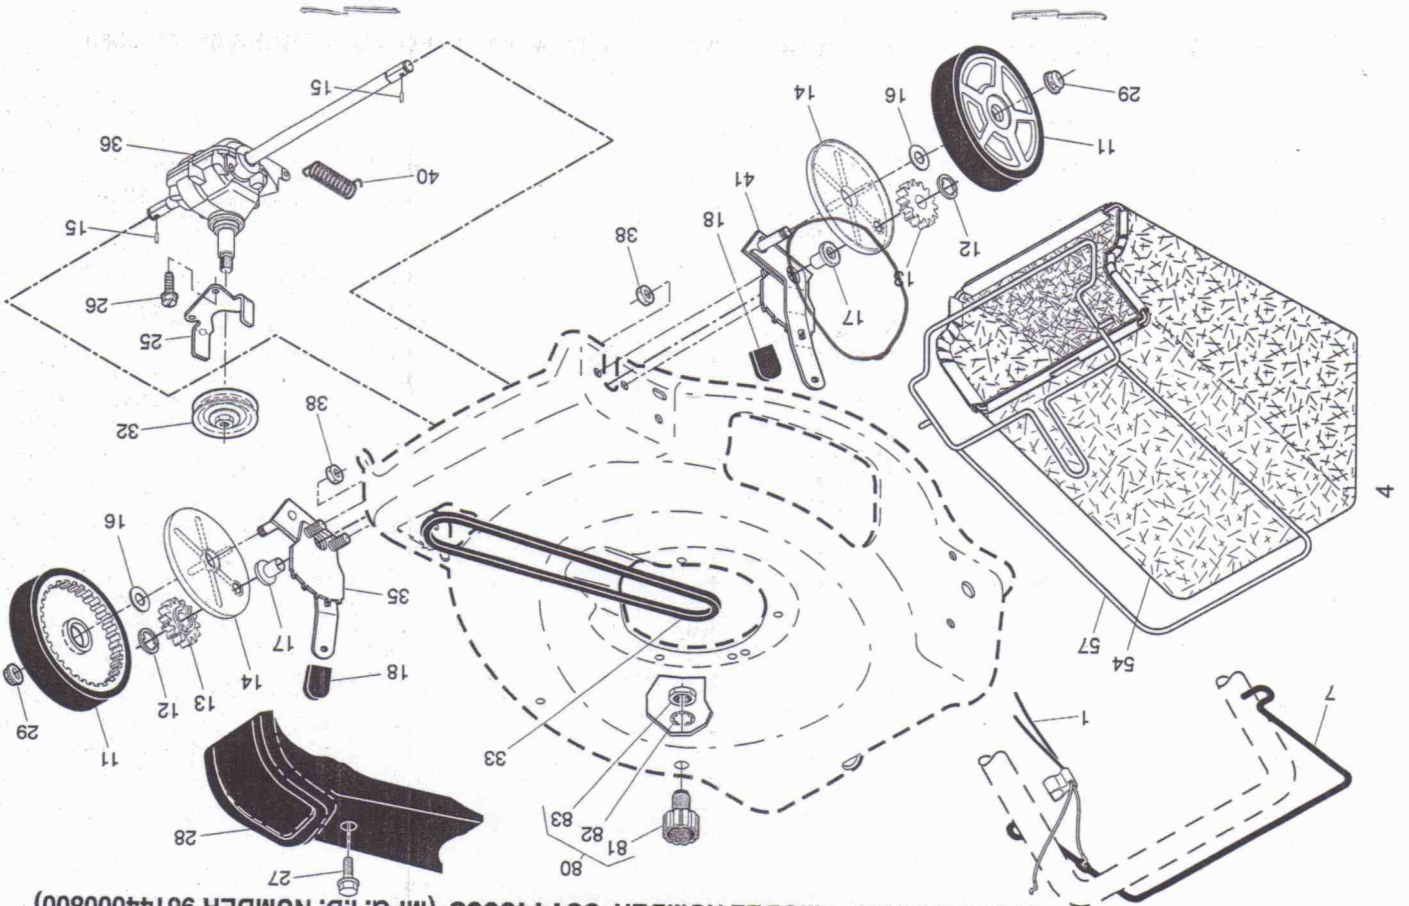

BLACKMAX ROTARY LAWN MOWER -- MODEL NUMBER 961440008 (MFG. I.D. NUMBER 9614400800)

BLACKMAX ROTARY LAWN MOWER -- MODEL NUMBER 961440008 (MFG. I.D. NUMBER 9614400800)

KEY NO.	PART NO.	DESCRIPTION
1	532 42 05-62	Cable, Drive Control
7	532 19 84-53	Control Bar, Drive
11	581 00 92-02	Wheel & Tire Assembly, Front
12	812 00 00-58	E-Ring
13	532 40 38-49	Pinion
14	532 18 94-03	Dust Cover
15	532 40 48-45	Pawl, Drive
16	532 06 77-25	Washer, Flat 3/8
18	532 08 78-77	Selector Knob
25	532 43 17-11	Belt Keeper
26	532 16 34-09	Screw, Hi-Lo Thread #12 x 5/8
27	532 17 52-62	Screw, Pan Head, Self-Tapping #10-24 x 2-3/4
28	532 43 26-75	Drive Cover
29	532 40 91-48	Locknut, Hex
32	532 44 32-62	Drive Pulley
33	532 19 68-53	V-Belt
35	532 43 11-44	Wheel Adjuster Assembly, Front, LH (Includes Bearing, Key Number 17)
36	532 42 47-41	Gear Case Assembly, Complete
38	532 19 17-30	Locknut, Hex 1/4-20
40	532 40 65-58	Spring
41	532 43 11-42	Wheel Adjuster Assembly, Front, RH (Includes Bearing, Key Number 17)
54	580 94 73-11	Grassbag
57	532 41 99-51	Frame, Grassbag
80	532 42 11-14	Water Washout Assembly
81	532 41 97-35	Fitting, Water Washout
82	532 41 55-85	Washer, Lock, Internal Tooth
83	532 41 55-86	Locknut, Hex, with O-Ring

NOTE: All component dimensions given in U.S. inches. 1 inch = 25.4 mm.
IMPORTANT: Use only Original Equipment Manufacturer (O.E.M.) replacement parts. Failure to do so could be hazardous, damage your lawn mower and void your warranty.